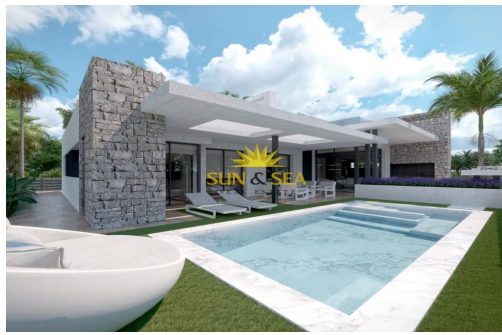

PRIVATE

B

Frontline Lake Luxury Villa in Santa Rosalia Lake and Life Resort Murcia ☐☐ Exclusive New Build Villa in a Unique Resort Setting ☐☐ Discover this exceptional new build villa located frontline to the lake in the prestigious Santa Rosalia Lake and Life Resort in the Region of Murcia. Set on a generous 500 m2 plot, this property offers a rare opportunity to enjoy modern architecture, privacy and a resort lifestyle in one of the most innovative developments in southern Spain. ☐☐ The villa is distributed over ground floor, basement and rooftop solarium, combining contemporary design with spacious living areas and high quality finishes. Its privileged position provides direct views of the stunning artificial lake, creating a peaceful and exclusive environment. ☐☐ Spacious Design with Double Height Living Area ☐☐ The main floor features a bright open plan living and dining area with a spectacular double height ceiling, enha...